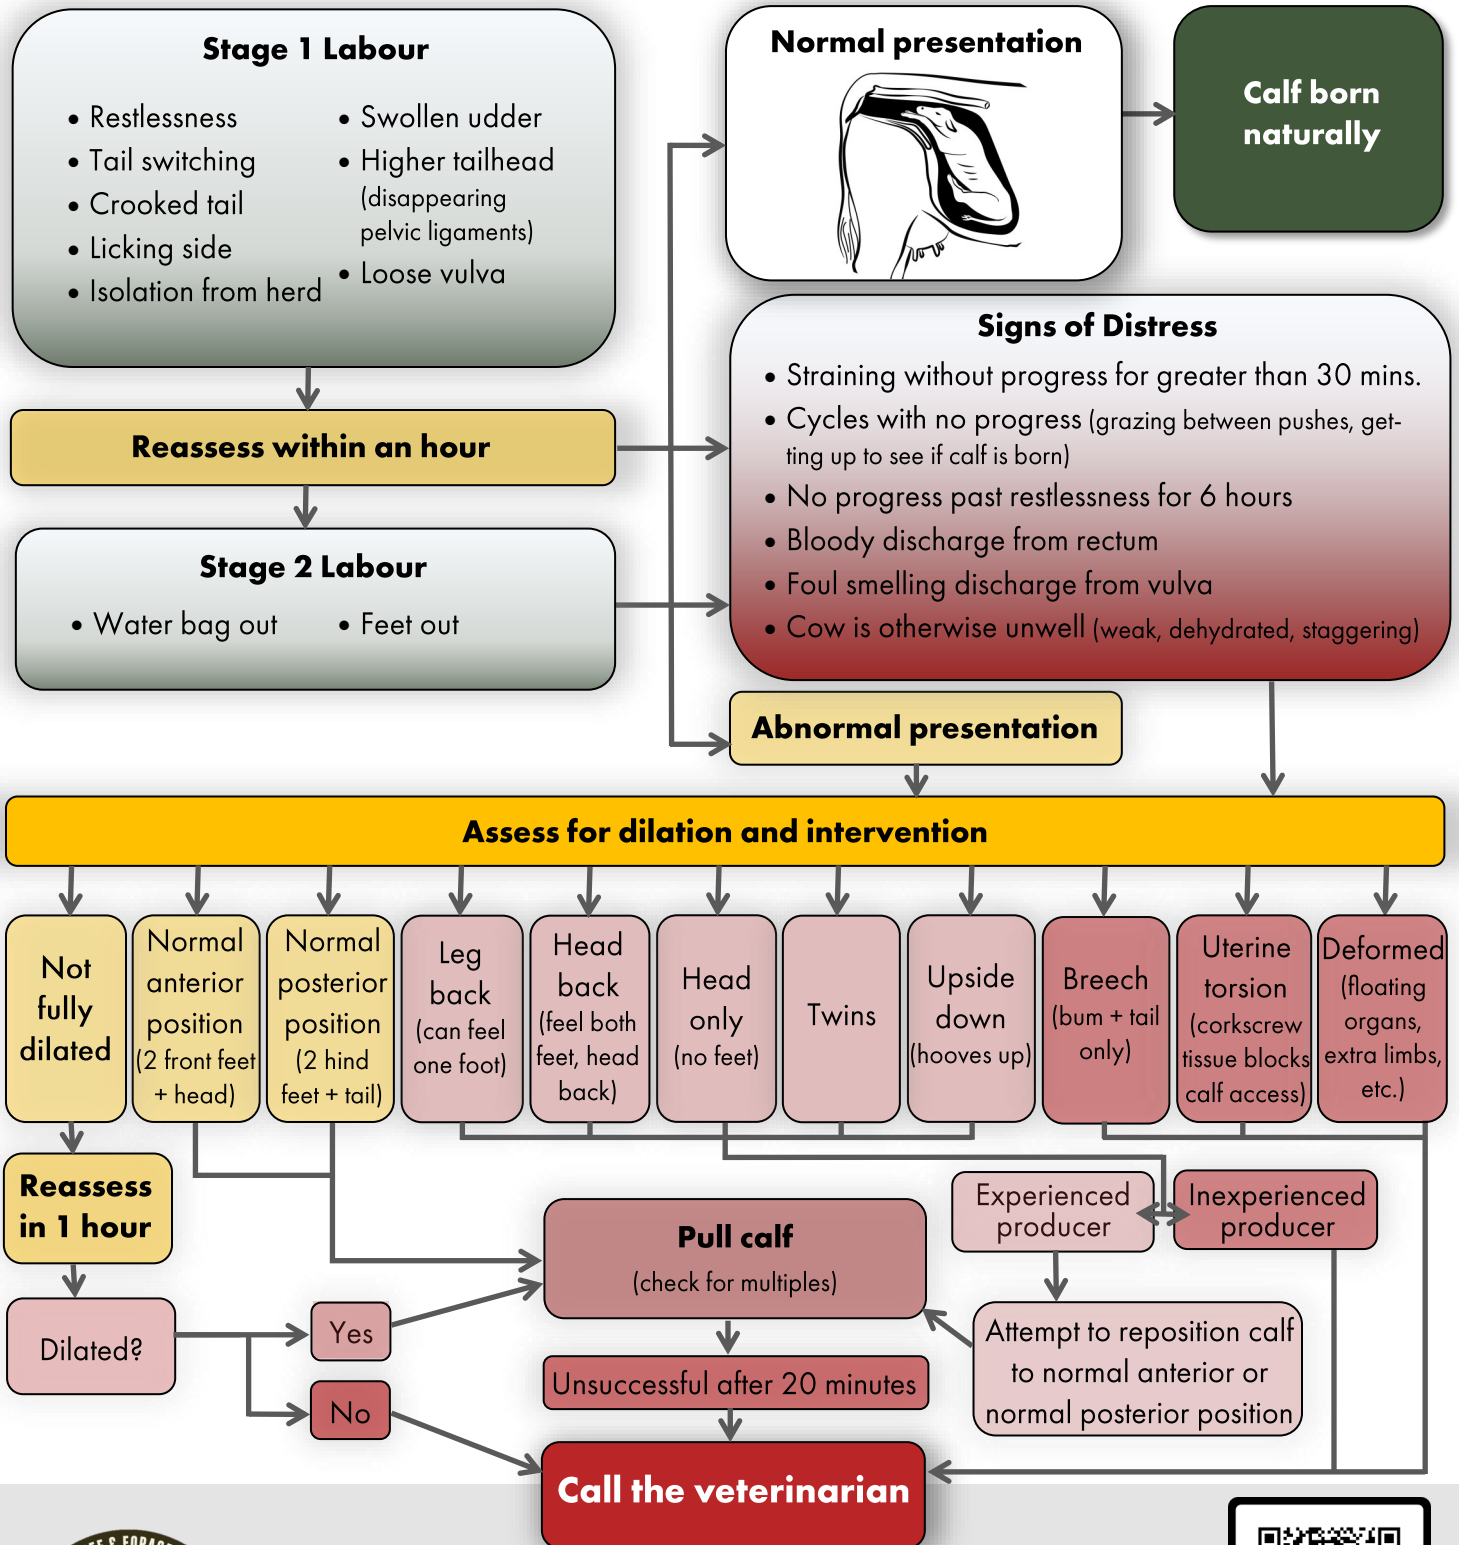

# CALF 911

## CALVING DECISION TREE

When should you call the vet?

[www.BeefResearch.ca](http://www.BeefResearch.ca)

[www.MBFI.ca](http://www.MBFI.ca)

Version: 01.2023

## CALVING PRESENTATIONS

### ANTERIOR (NORMAL) PRESENTATION

NOT DILATED

POSTERIOR  
PRESENTATION

ONE LEG BACK  
PRESENTATION

HEAD BACK  
PRESENTATION

BREECH  
PRESENTATION